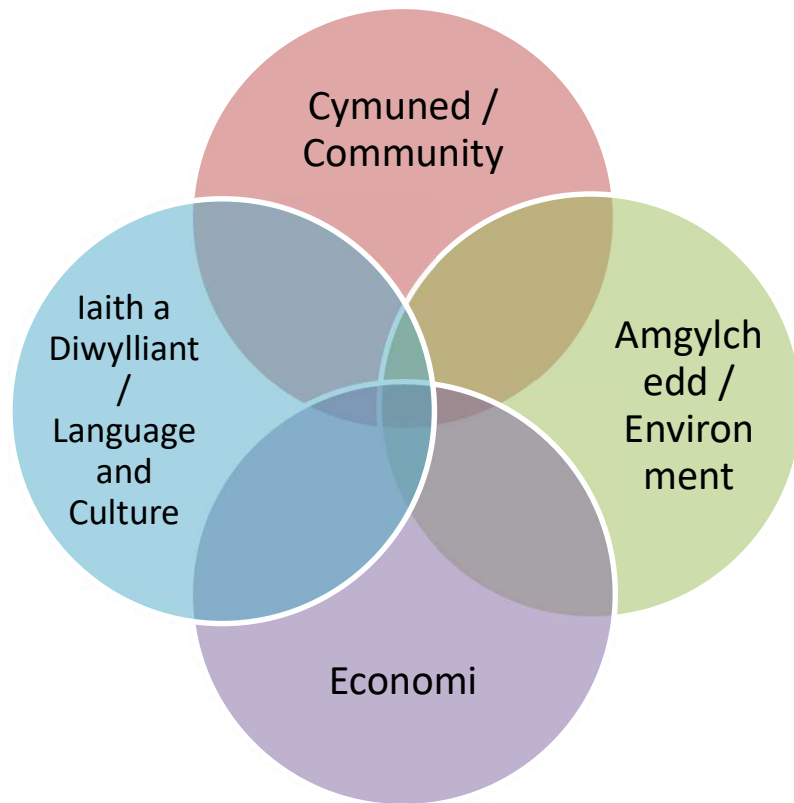

CYD-BLETHU A CHYDWEITHIO