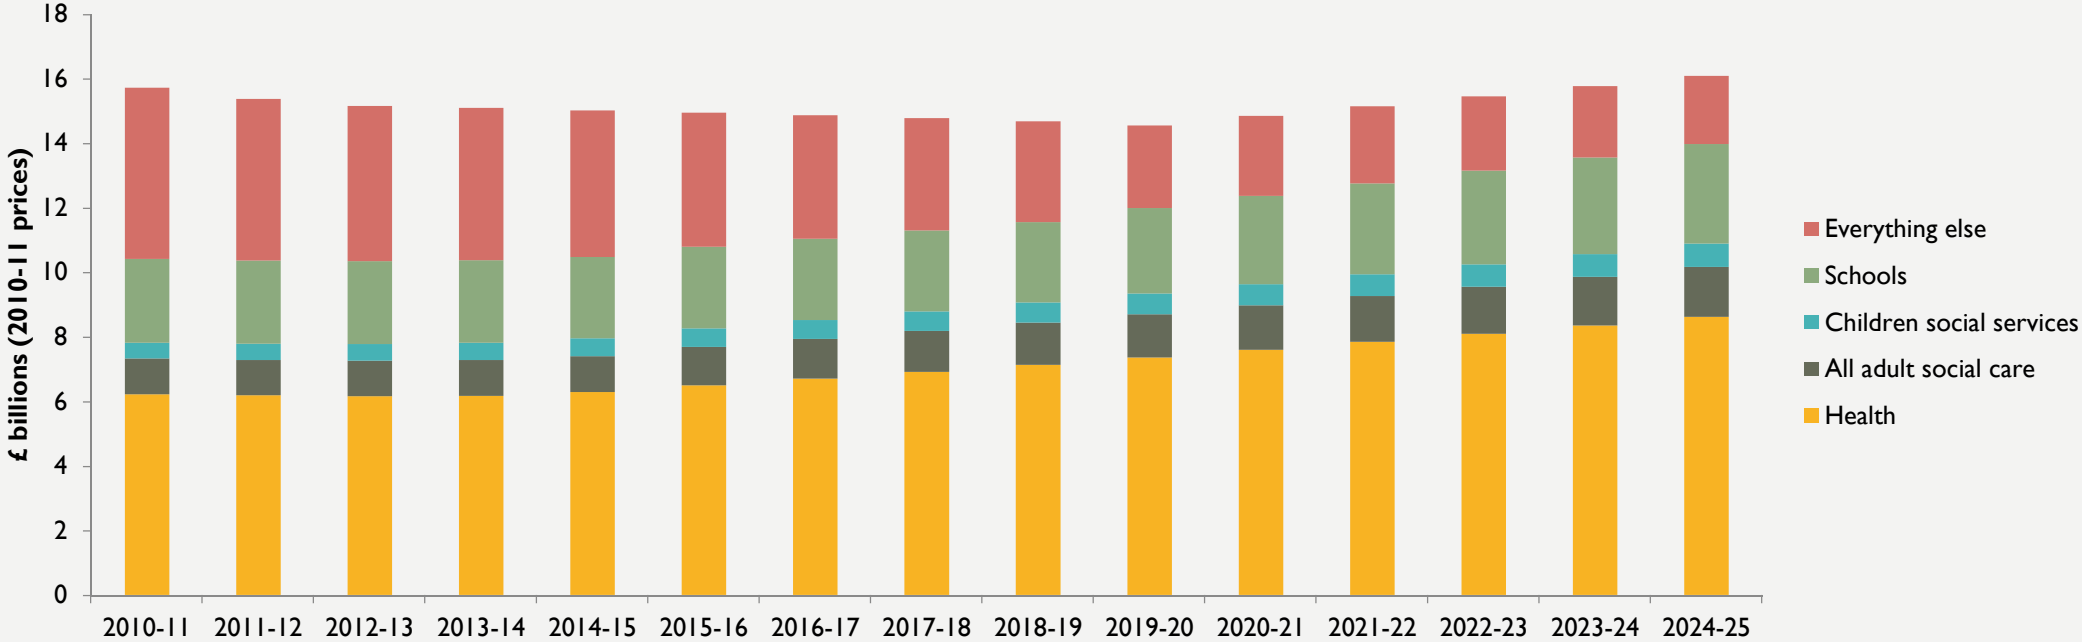

THE CHART OF DOOM

Devolved Welsh budget with cost pressures mapped on