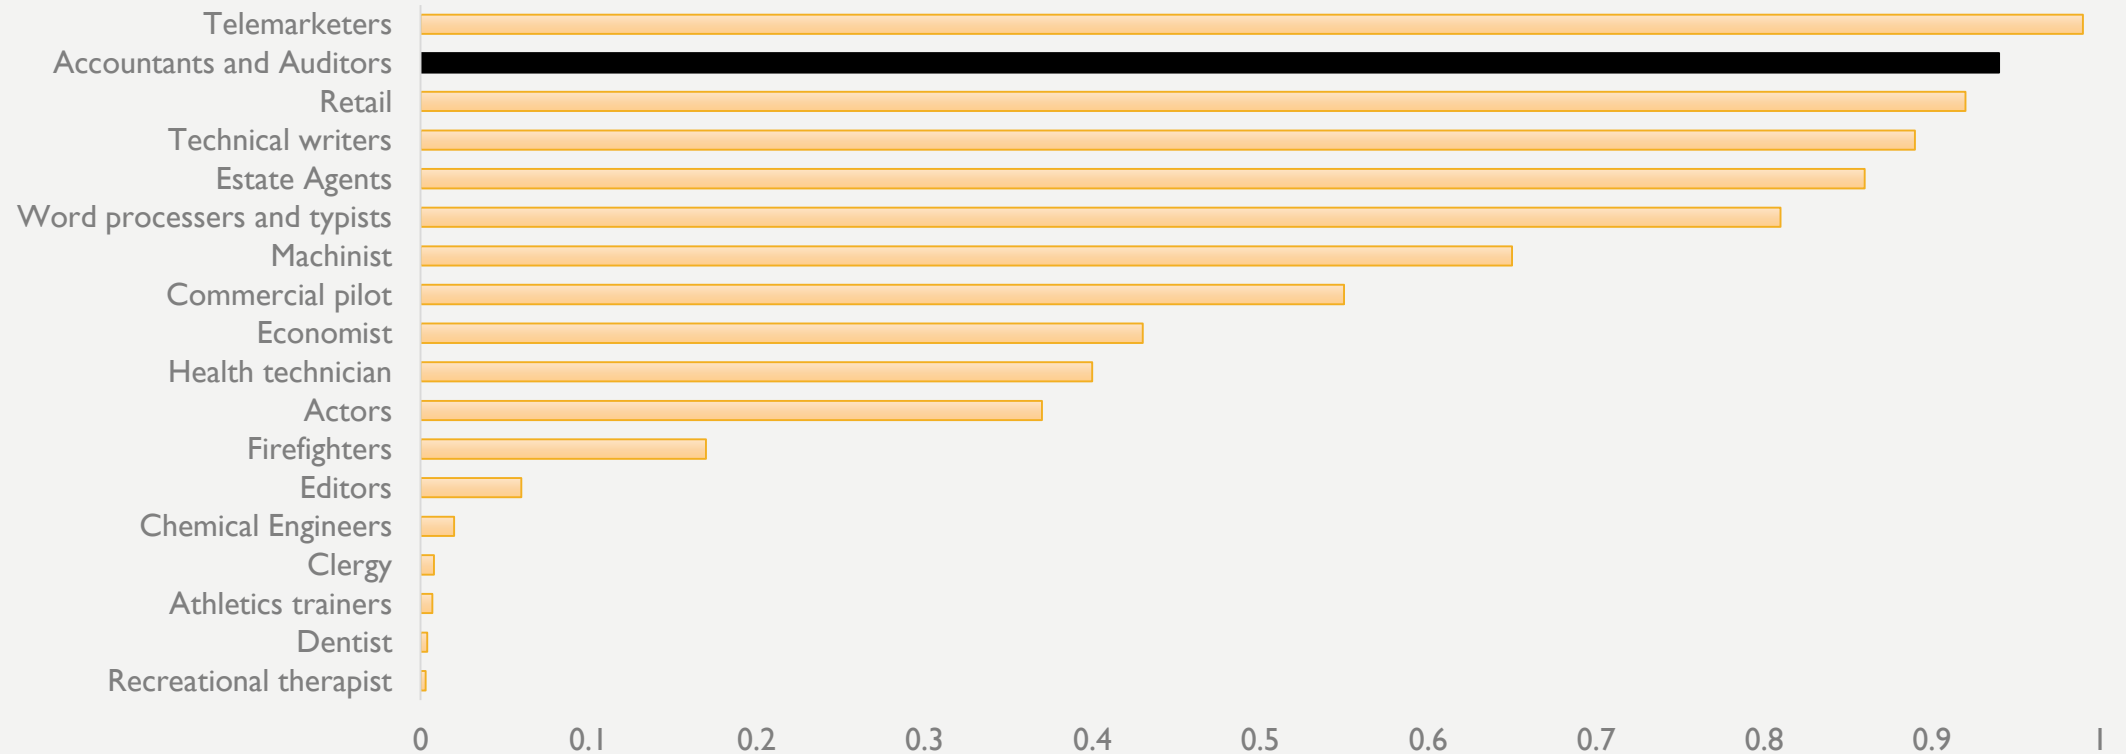

THE RISE OF THE ROBOTS

Probability of computerisation of different professions

Source: Frey and Osborne 2013